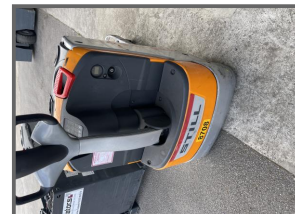

EASTLINK (UK) LTD

TRUCK & PLANT EXPORTERS

STILL EXU 16 EXU -16

£POA

ELECTRIC PALLET TRUCKS MODEL S STILL EXU-16

Product Details

Category/Type	Plant Machinery / Fork lifts
Make	STILL EXU 16
Model	EXU -16
Year	-
Mileage	-